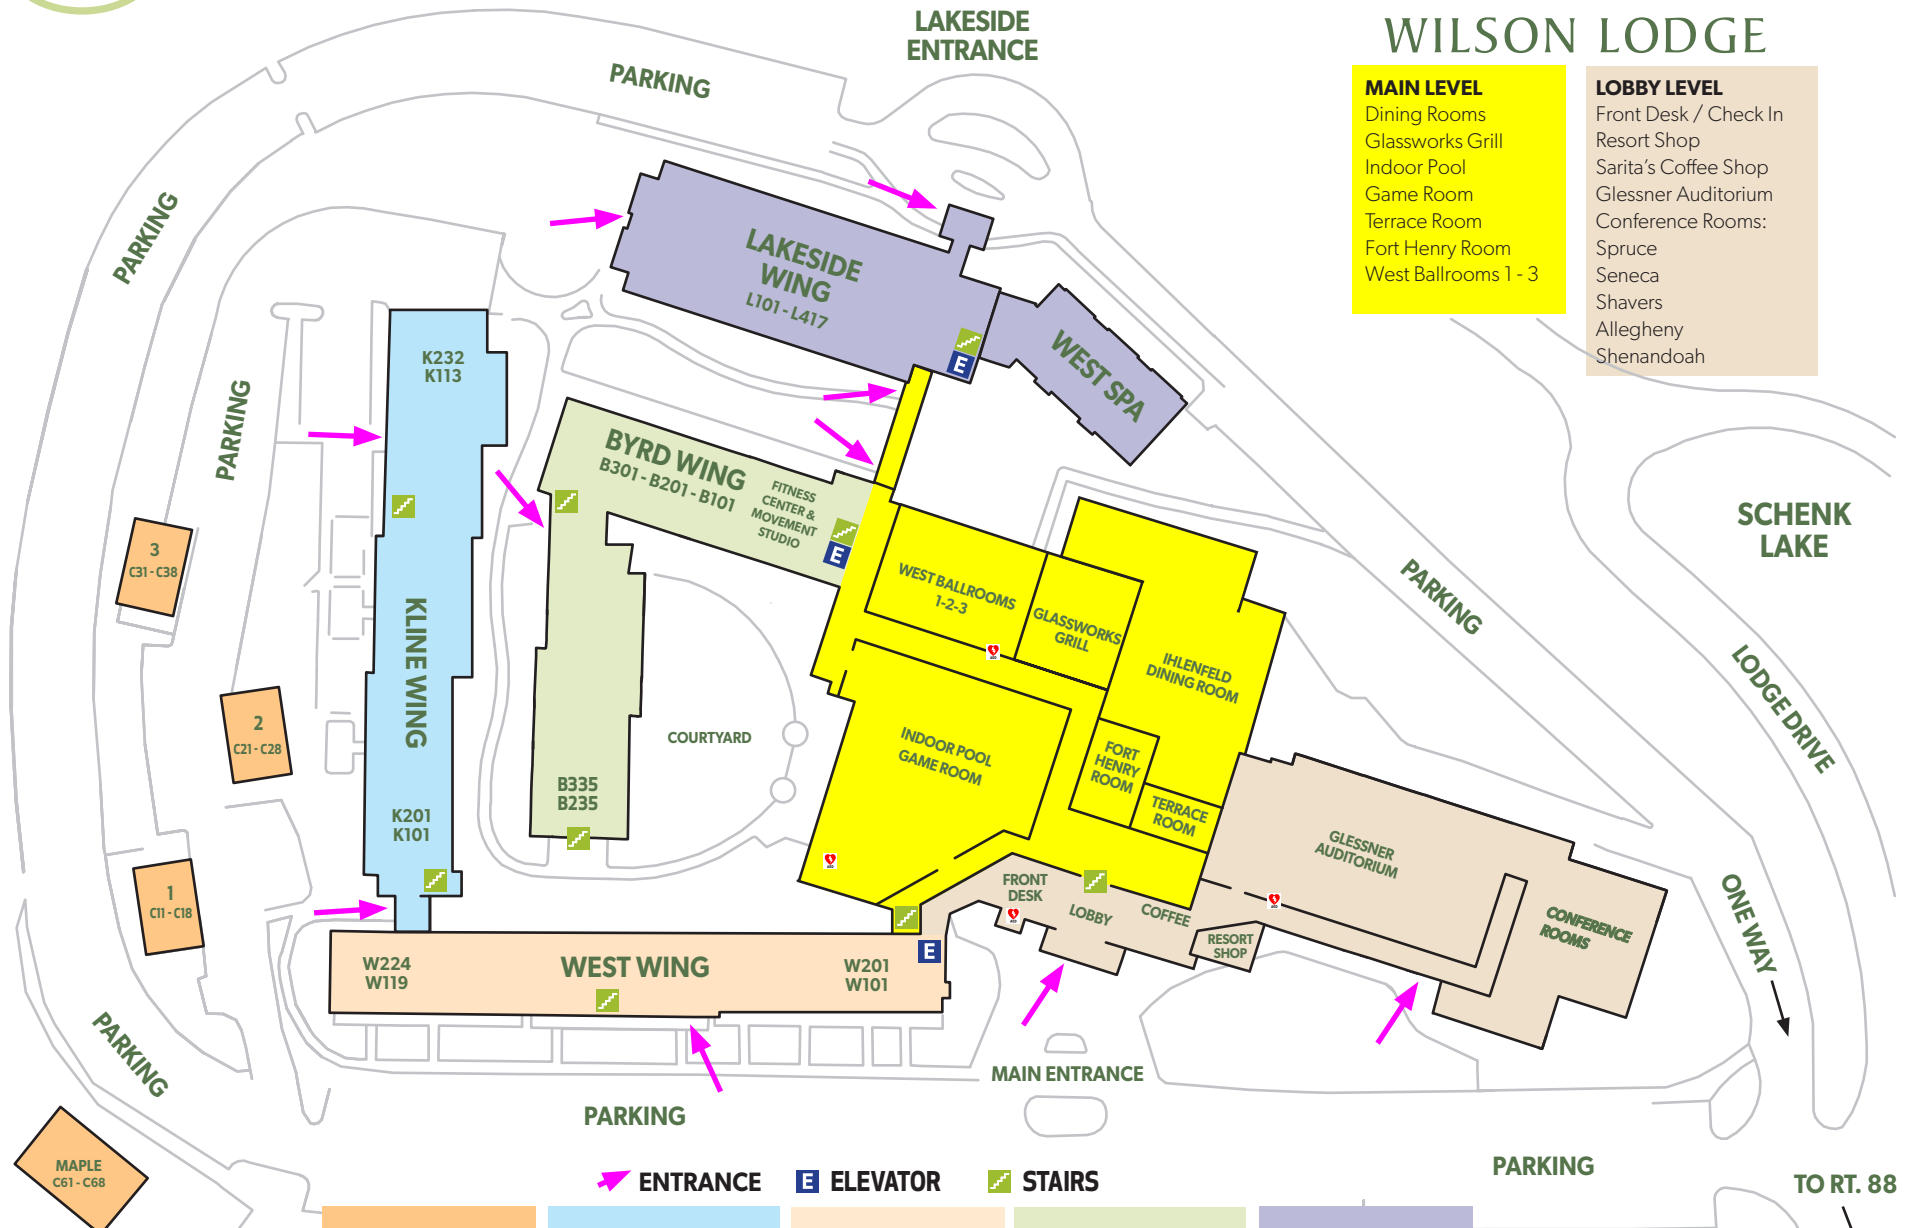

## MAP LEGEND

- Information
- Restrooms
- Dining/Restaurant
- Automated External Defibrillator
- Snack Bar
- Reserved Picnic Sites
- Recycling Drop-off

# WILSON LODGE

## MAIN LEVEL

- Dining Rooms
- Glassworks Grill
- Indoor Pool
- Game Room
- Terrace Room
- Fort Henry Room
- West Ballrooms 1 - 3

## LOBBY LEVEL

- Front Desk / Check In
- Resort Shop
- Sarita's Coffee Shop
- Glessner Auditorium
- Conference Rooms:
- Spruce
- Seneca
- Shavers
- Allegheny
- Shenandoah

**CHALETS**  
 Outside Entry  
 Chalet 1 - Rooms C11 - C18  
 Chalet 2 - Rooms C21 - C28  
 Chalet 3 - Rooms C31 - C38